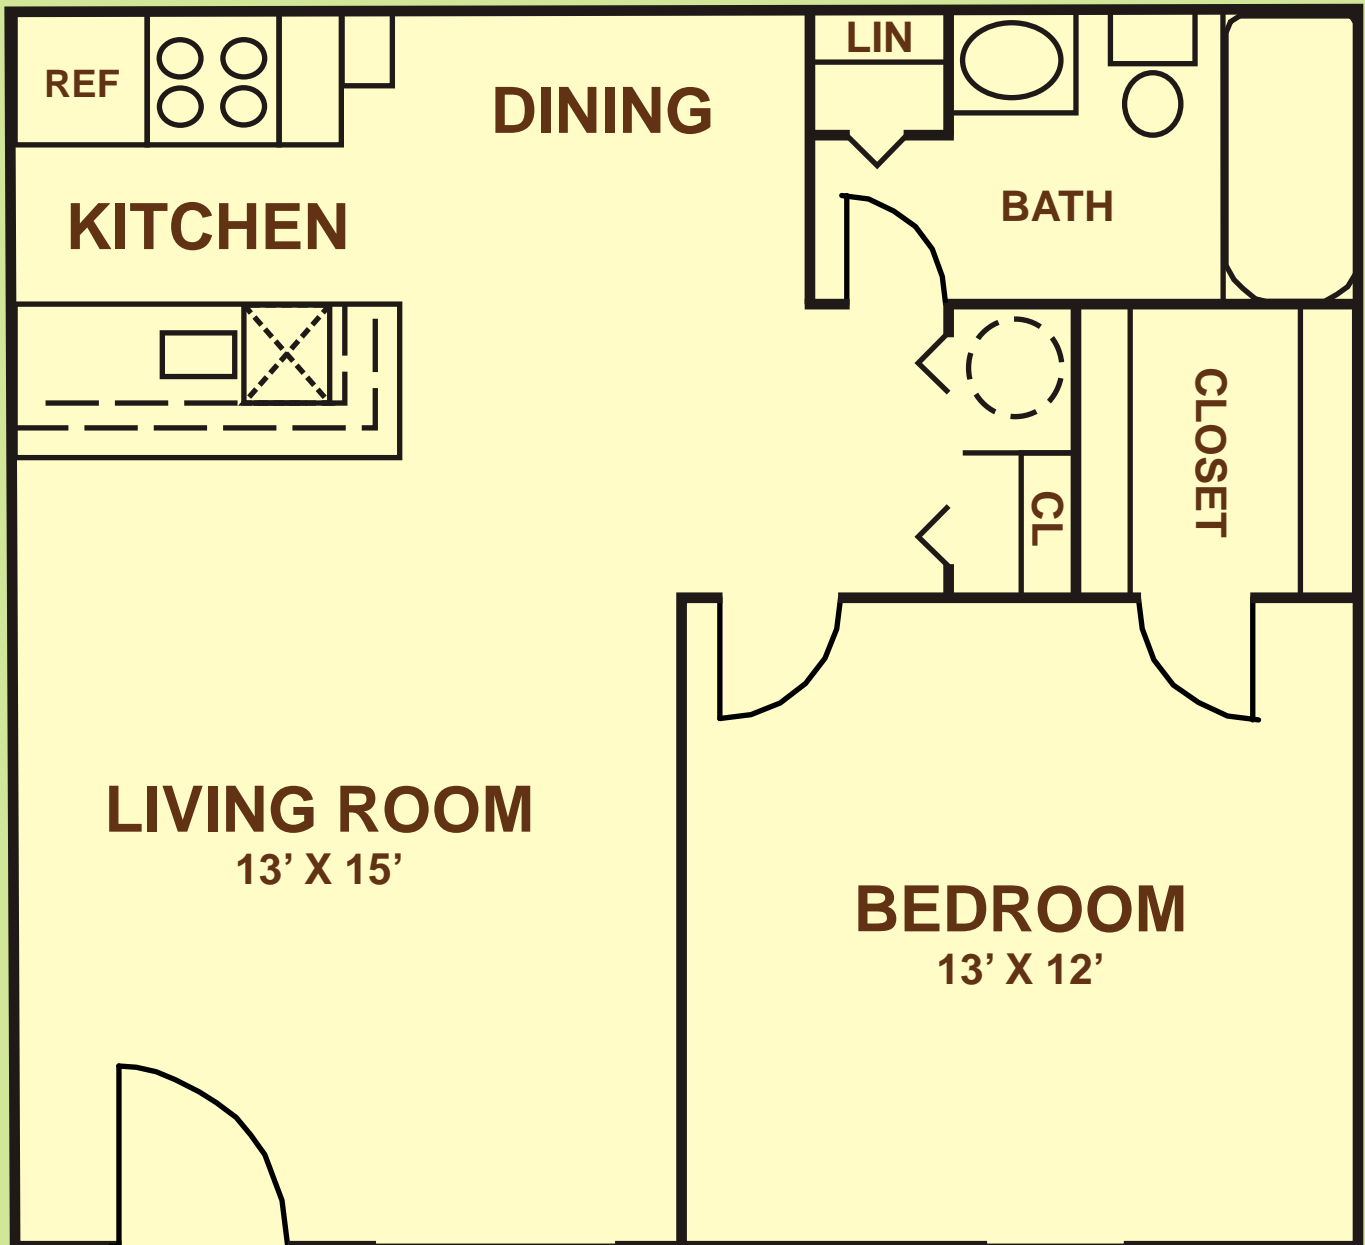

COUNTRYWOOD APARTMENTS
12101 North Dale Mabry Hwy., Tampa, FL 33618
Phone: (813) 961-7932
Web: www.countrywoodapartments.net

Robellini
One Bedroom / One Bath
600 SQ FT

COUNTRYWOOD apartments